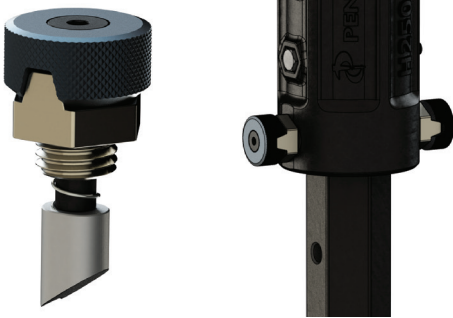

HOLLOW EXTENSION

EXTENSIONS | for UTILITY AUGERS

ITEM	DIMS	LBS	PN
EXT ASSY HOLLOW [HE26-94] H250	2 1/2" HEX x 94"	137	150232
EXT ASSY HOLLOW [HE26-94] H262	2 5/8" HEX x 94"	137	150200

PARTS | PIN

ITEM	LBS	PN
PIN ASSY [HOLLOW EXTENSION]	1	150214

PARTS | COUPLER

ITEM	LBS	PN
COUPLER [H-250 TO H-262 HOLLOW]	41	150227
COUPLER [H-262 HOLLOW]	40	150228