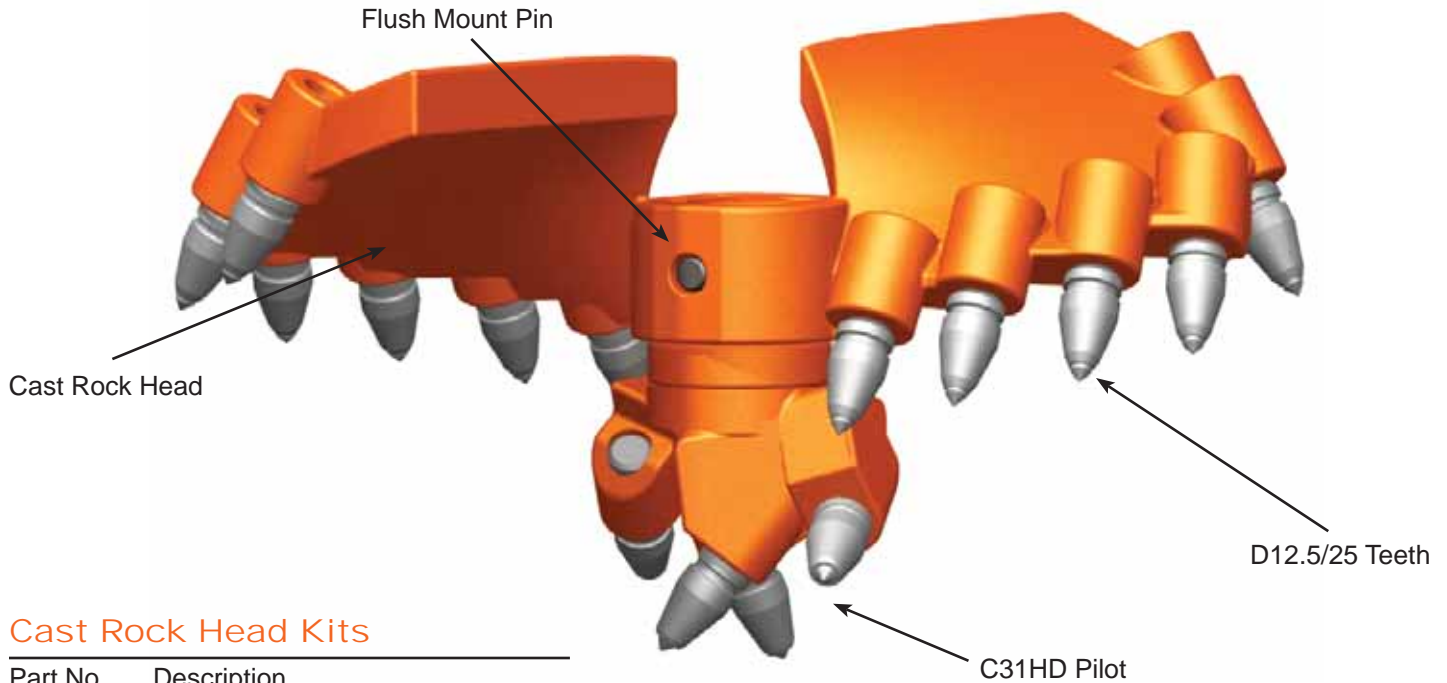

# CAST ROCK HEAD KITS

## Cast Rock Head Kits

| Part No.  | Description   |
|-----------|---|
| 752800    | 16" Cast Rock Head  |
| includes: | 1 – 16-B40 Cast Head<br>1 – C31HD Auger Bit Assembly<br>8 – D12.5/25 Teeth  |
| 752801    | 18" Cast Rock Head  |
| includes: | 1 – 18-B40 Cast Head<br>1 – C31HD Auger Bit Assembly<br>9 – D12.5/25 Teeth  |
| 752802    | 20" Cast Rock Head  |
| includes: | 1 – 20-B40 Cast Head<br>1 – C31HD Auger Bit Assembly<br>11 – D12.5/25 Teeth |
| 752803    | 24" Cast Rock Head  |
| includes: | 1 – 24-B40 Cast Head<br>1 – C31HD Auger Bit Assembly<br>12 – P31HD Teeth    |
| 752804    | 30" Cast Rock Head  |
| includes: | 1 – 30-B40 Cast Head<br>1 – C31HD Auger Bit Assembly<br>17 – D12.5/25 Teeth |
| 752805    | 36" Cast Rock Head  |
| includes: | 1 – 36-B40 Cast Head<br>1 – C31HD Auger Bit Assembly<br>20 – D12.5/25 Teeth |
| 752806    | 42" Cast Rock Head  |
| includes: | 1 – 42-B40 Cast Head<br>1 – C31HD Auger Bit Assembly<br>24 – D12.5/25 Teeth |
| 752807    | 48" Cast Rock Head  |
| includes: | 1 – 48-B40 Cast Head<br>1 – C31HD Auger Bit Assembly<br>28 – D12.5/25 Teeth |