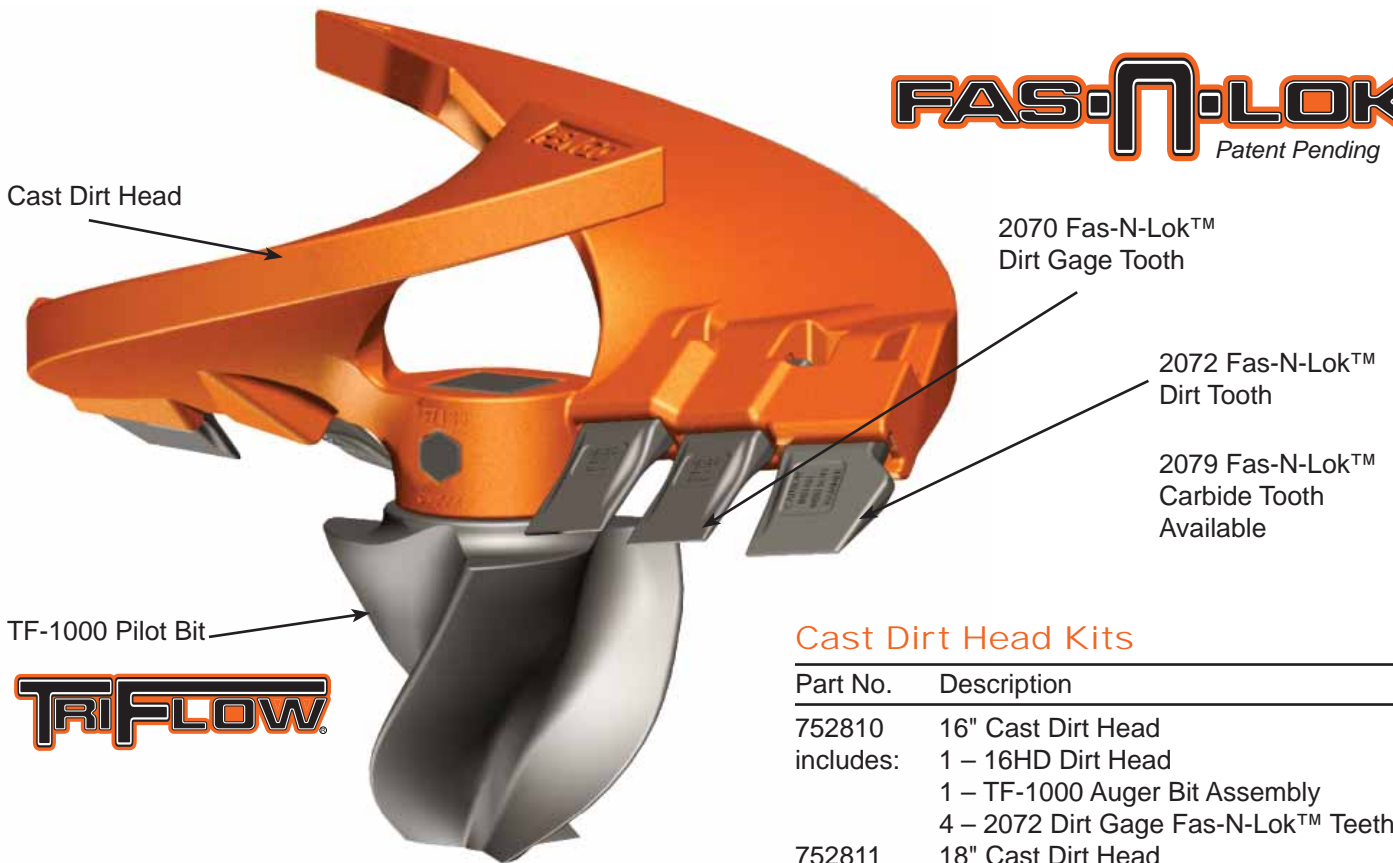

CAST DIRT HEAD KITS

Low Maintenance!
High Strength!
Increased Productivity!

Cast Dirt Head Kits

Part No.	Description
752810	16" Cast Dirt Head
includes:	1 – 16HD Dirt Head 1 – TF-1000 Auger Bit Assembly 4 – 2072 Dirt Gage Fas-N-Lok™ Teeth
752811	18" Cast Dirt Head
includes:	1 – 16HD Dirt Head 1 – TF-1000 Auger Bit Assembly 2 – 2070 Dirt Fas-N-Lok™ Teeth 4 – 2072 Dirt Gage Fas-N-Lok™ Teeth
752812	20" Cast Dirt Head
includes:	1 – 16HD Dirt Head 1 – TF-1000 Auger Bit Assembly 2 – 2070 Dirt Fas-N-Lok™ Teeth 4 – 2072 Dirt Gage Fas-N-Lok™ Teeth
752813	24" Cast Dirt Head
includes:	1 – 16HD Dirt Head 1 – TF-1000 Auger Bit Assembly 2 – 2070 Dirt Fas-N-Lok™ Teeth 4 – 2072 Dirt Gage Fas-N-Lok™ Teeth
752814	30/36" Cast Dirt Head
includes:	1 – 16HD Dirt Head 1 – TF-1000 Auger Bit Assembly 2 – 2070 Dirt Fas-N-Lok™ Teeth 4 – 2072 Dirt Gage Fas-N-Lok™ Teeth
752815	40/48" Cast Dirt Head
includes:	1 – 16HD Dirt Head 1 – TF-1000 Auger Bit Assembly 2 – 2070 Dirt Fas-N-Lok™ Teeth 4 – 2072 Dirt Gage Fas-N-Lok™ Teeth